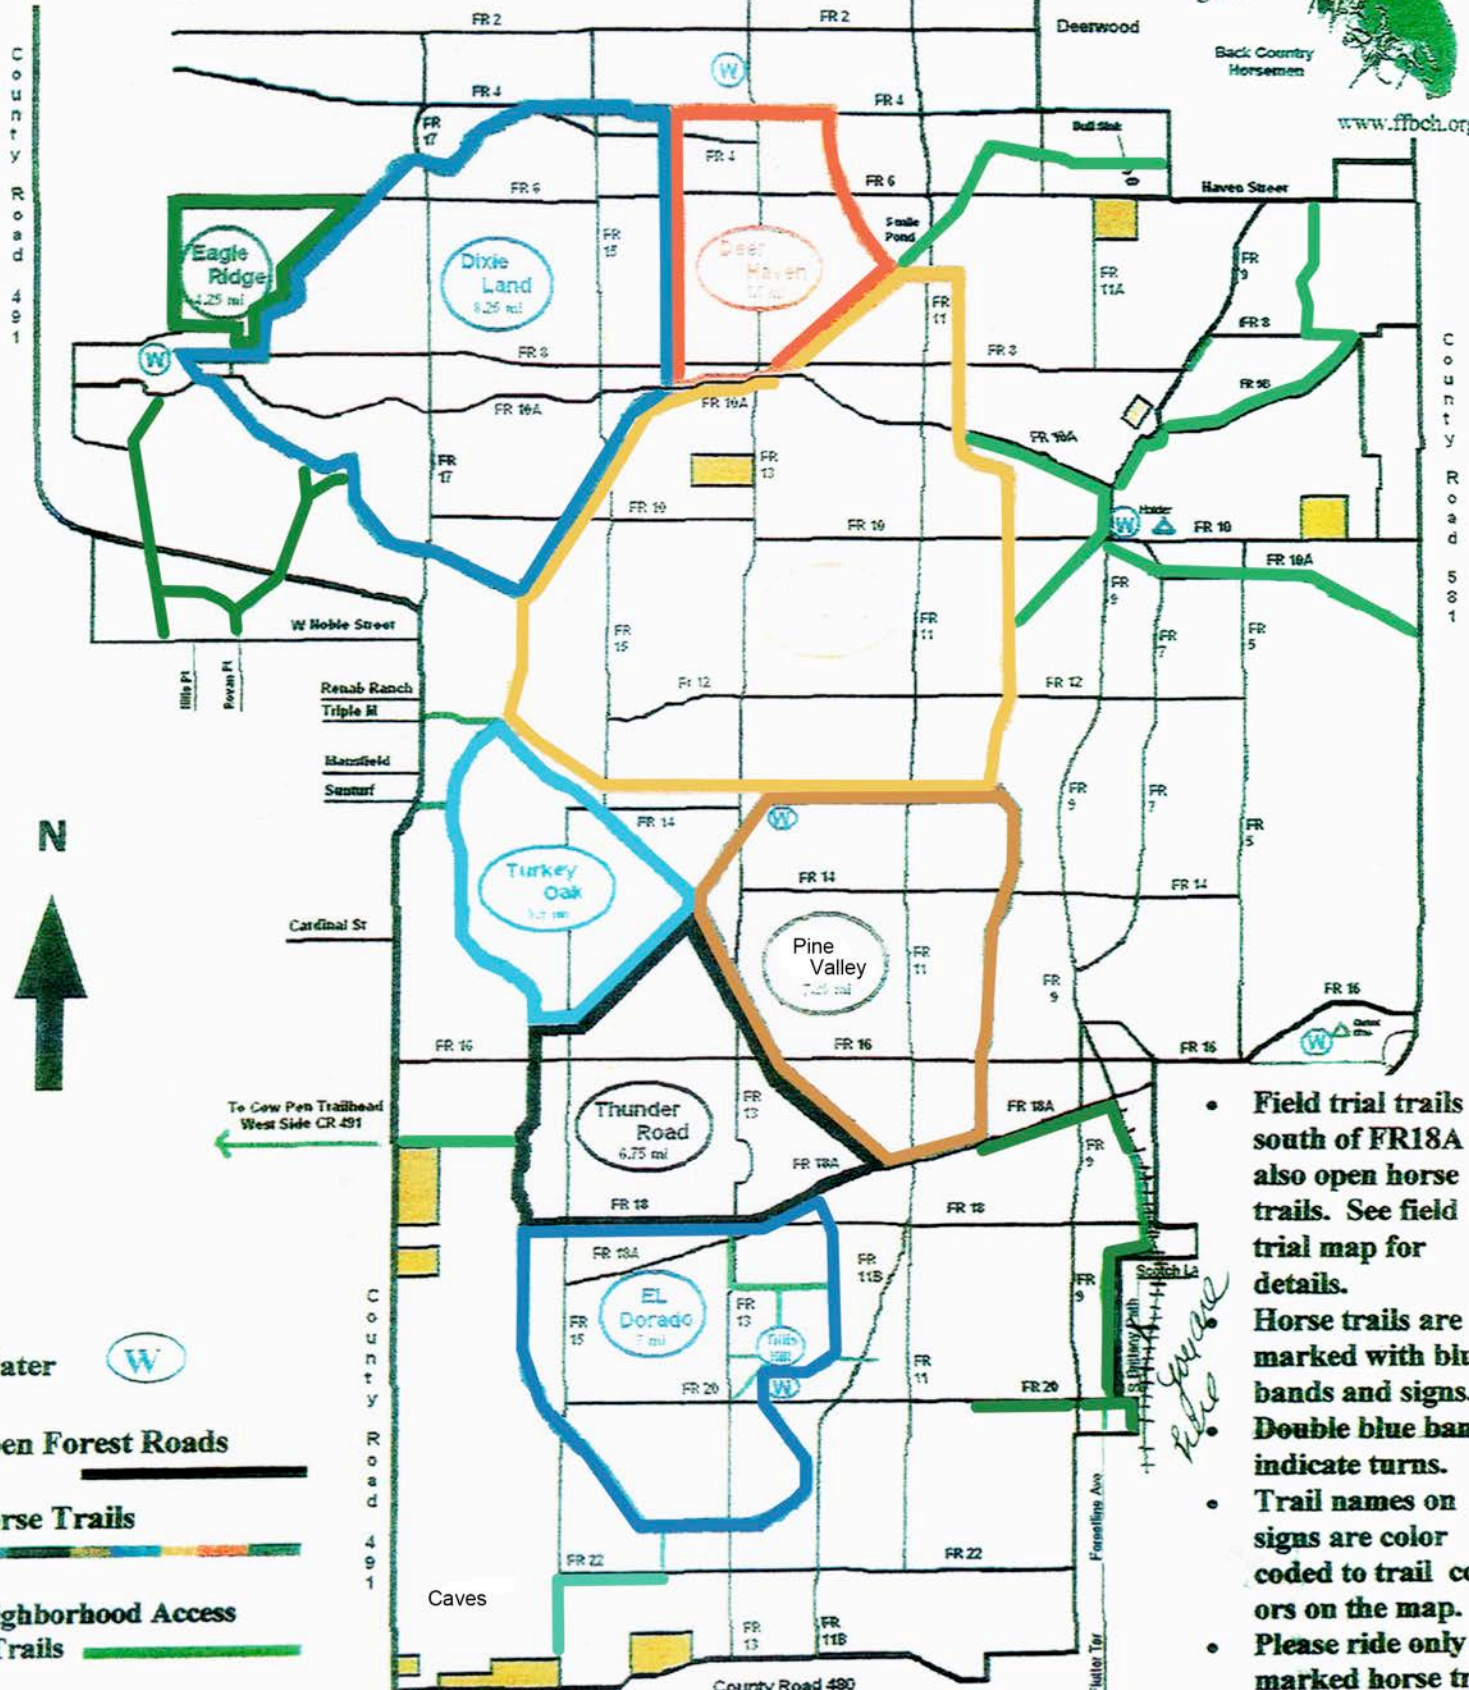

Withlacoochee State Forest Citrus Tract Equestrian Trails

- Field trial trails south of FR18A are also open horse trails. See field trial map for details.
- Horse trails are marked with blue bands and signs. Double blue bands indicate turns.
- Trail names on signs are color coded to trail colors on the map.
- Please ride only on marked horse trails and open forest roads.